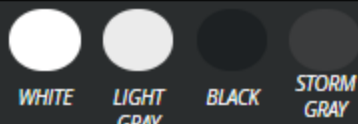

DESIGN 1

DESIGN 2

A - MAIN TUBE COLOR

SPECIAL COLORS
ACCORDING TO
AVAILABILITY

**B - MAIN DECORATION
COLOR**

SPECIAL COLORS
ACCORDING TO
AVAILABILITY

**C - STRIPE PATCH
COLOR**

SPECIAL COLORS
ACCORDING TO
AVAILABILITY

**D - RUBBER PARTS
COLOR**

Important notes

1- The shown designs are the standard designs any other designs can be made with extra cost.

2- The colors shown may be slightly different that the real color .

3- The optional fiberglass color will cost extra charges and has longer delivery time

**E - CUSHIONS
COLOR**

SPECIAL COLORS
ACCORDING TO
AVAILABILITY

**F - FOAM TEAK
COLOR**

WOOD STYLE

GRAY COLOR

**G - FIBERGLASS
COLOR**

WHITE

LIGHT
GRAY

DARK
GRAY

BLACK

OPTIONAL