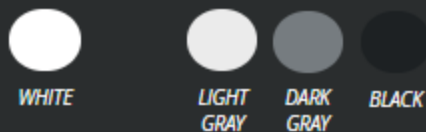

DESIGN 1

DESIGN 2

A - MAIN TUBE COLOR

SPECIAL COLORS
ACCORDING TO
AVAILABILITY

**B - MAIN DECORATION
COLOR**

SPECIAL COLORS
ACCORDING TO
AVAILABILITY

**C - STRIPE PATCH
COLOR**

SPECIAL COLORS
ACCORDING TO
AVAILABILITY

**D - RUBBER PARTS
COLOR**

Important notes

1- The shown designs are the standard designs any other designs can be made with extra cost.

2- The colors shown may be slightly different that the real color .

3- The optional fiberglass color will cost extra charges and has longer delivery time

**E - CUSHIONS
COLOR**

SPECIAL COLORS
ACCORDING TO
AVAILABILITY

**F - FOAM TEAK
COLOR**

WOOD STYLE

GRAY COLOR

**G - FIBERGLASS
COLOR**

WHITE

LIGHT
GRAY

DARK
GRAY

BLACK

OPTIONAL