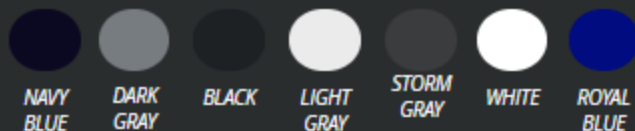

DESIGN 1

DESIGN 2

A - MAIN TUBE COLOR

SPECIAL COLORS
ACCORDING TO
AVAILABILITY

**B - MAIN DECORATION
COLOR**

SPECIAL COLORS
ACCORDING TO
AVAILABILITY

**C - STRIPE PATCH
COLOR**

SPECIAL COLORS
ACCORDING TO
AVAILABILITY

**D - RUBBER PARTS
COLOR**

Important notes

1- The shown designs are the standard designs any other designs can be made with extra cost.

2- The colors shown may be slightly different that the real color .

3- The optional fiberglass color will cost extra charges and has longer delivery time

**E - CUSHIONS
COLOR**

SPECIAL COLORS
ACCORDING TO
AVAILABILITY

**F - FOAM TEAK
COLOR**

WOOD STYLE

GRAY COLOR

**G - FIBERGLASS
COLOR**

WHITE

LIGHT
GRAY

DARK
GRAY

BLACK

OPTIONAL