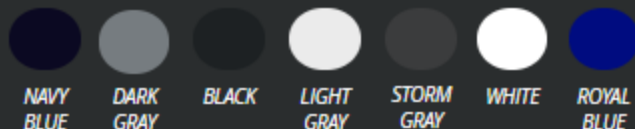

DESIGN 1

DESIGN 2

A - MAIN TUBE COLOR

SPECIAL COLORS
ACCORDING TO
AVAILABILITY

**B - MAIN DECORATION
COLOR**

SPECIAL COLORS
ACCORDING TO
AVAILABILITY

**C - STRIPE PATCH
COLOR**

SPECIAL COLORS
ACCORDING TO
AVAILABILITY

**D - RUBBER PARTS
COLOR**

Important notes

1- The shown designs are the standard designs any other designs can be made with extra cost.

2- The colors shown may be slightly different that the real color .

3- The optional fiberglass color will cost extra charges and has longer delivery time

**E - CUSHIONS
COLOR**

SPECIAL COLORS
ACCORDING TO
AVAILABILITY

**F - FOAM TEAK
COLOR**

WOOD STYLE

GRAY COLOR

**G - FIBERGLASS
COLOR**

WHITE

LIGHT
GRAY

DARK
GRAY

BLACK

OPTIONAL